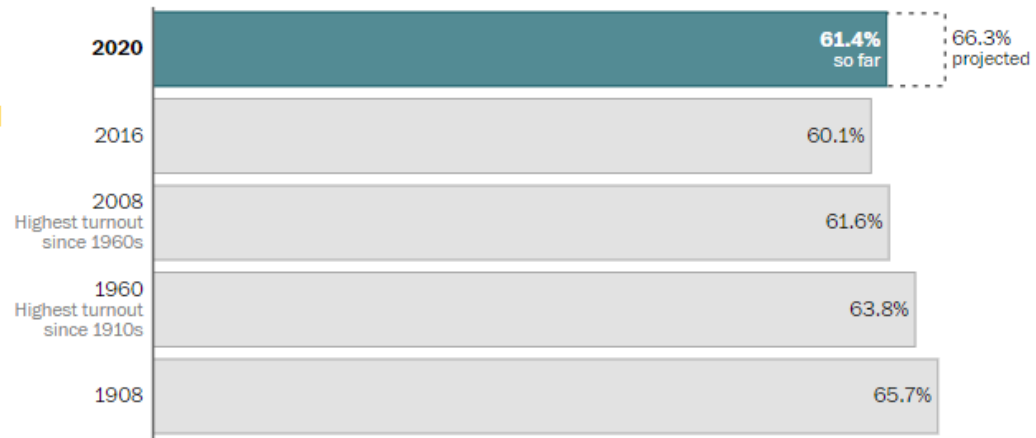

Highest voter turnout since 1908

2020 votes cast as a share of the voting eligible population

32% 55 60 65 70 75% or more

Turnout broke 40-year record

Vt. N.H.

How 2020 compares to other high-turnout presidential elections

As a share of the voting-eligible population

Source: U.S. Elections Project