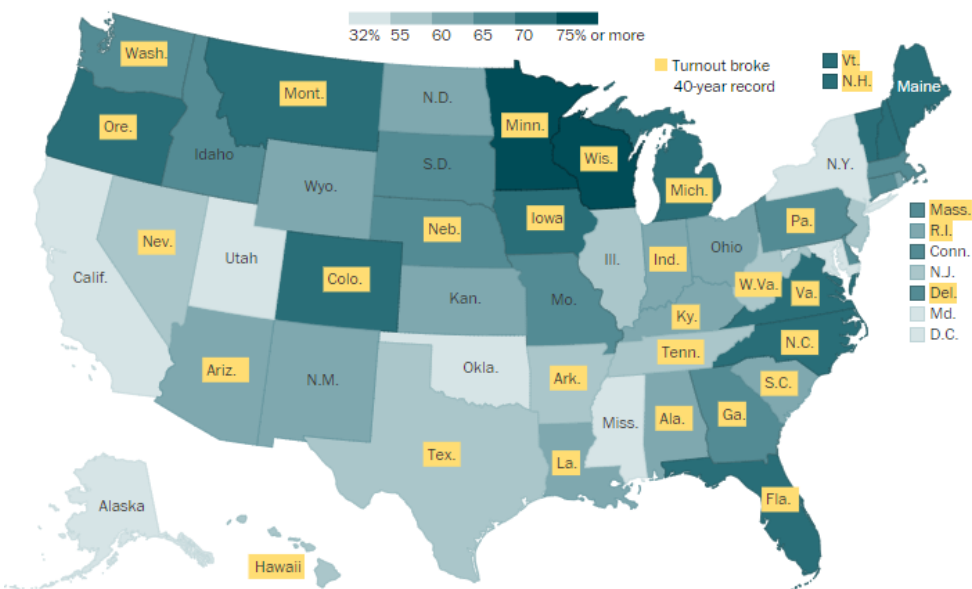

Highest voter turnout since 1908

2020 votes cast as a share of the voting eligible population

32% 55 60 65 70 75% or more

Turnout broke 40-year record

Vt. N.H.

How 2020 compares to other high-turnout presidential elections

As a share of the voting-eligible population

Source: U.S. Elections Project